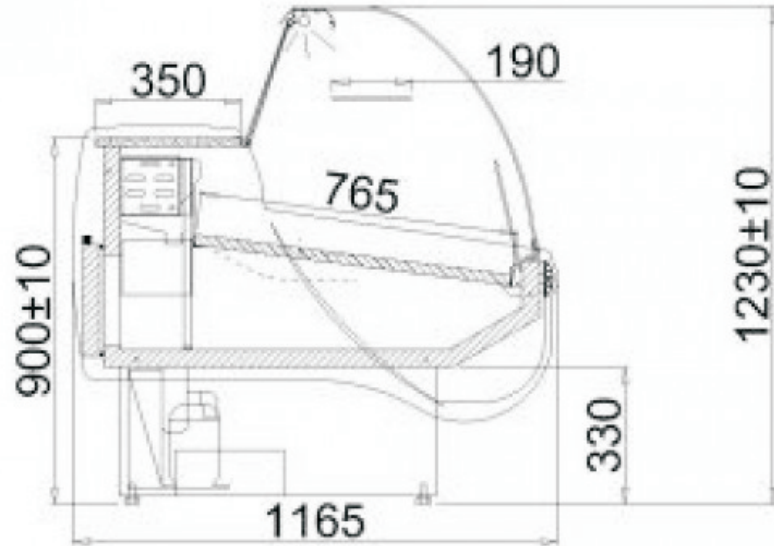

Suite 2, Kingham Way, Luton, Lu2 7RG
 347 Heath St, Birmingham, B66 23QY
 www.equipmart.co.uk
 sales@equipmart.co.uk
 0844 4127 018
 0844 4127 019

CATERING EQUIPMENT

Serve Over Counter

- Ventilated cooling
- Curved glass
- Automatic Defrost
- Front panel with bumper
- SS work top (grey)
- Double bent glass
- Interior lighting
- Automatic condensation
- Front glass defogging system
- Digital temperature display
- ABS end end panels (grey)
- 25oC Ambient & 60%
- Ambient intermediate glass shelf
- Temperature range (c) +2+8
- Voltage 230/50Hz

Model	Dimension (h x w x d) mm	Watts	Price
ADA 110	1200 +/-10 x 1030 x 1165	300	£1600.00
ADA 140	1200 +/-10 x 1380 x 1165	400	£1872.00
ADA 170	1200 +/-10 x 1680 x 1165	500	£2144.00
ADA 210	1200 +/-10 x 2010 x 1165	600	£2586.00